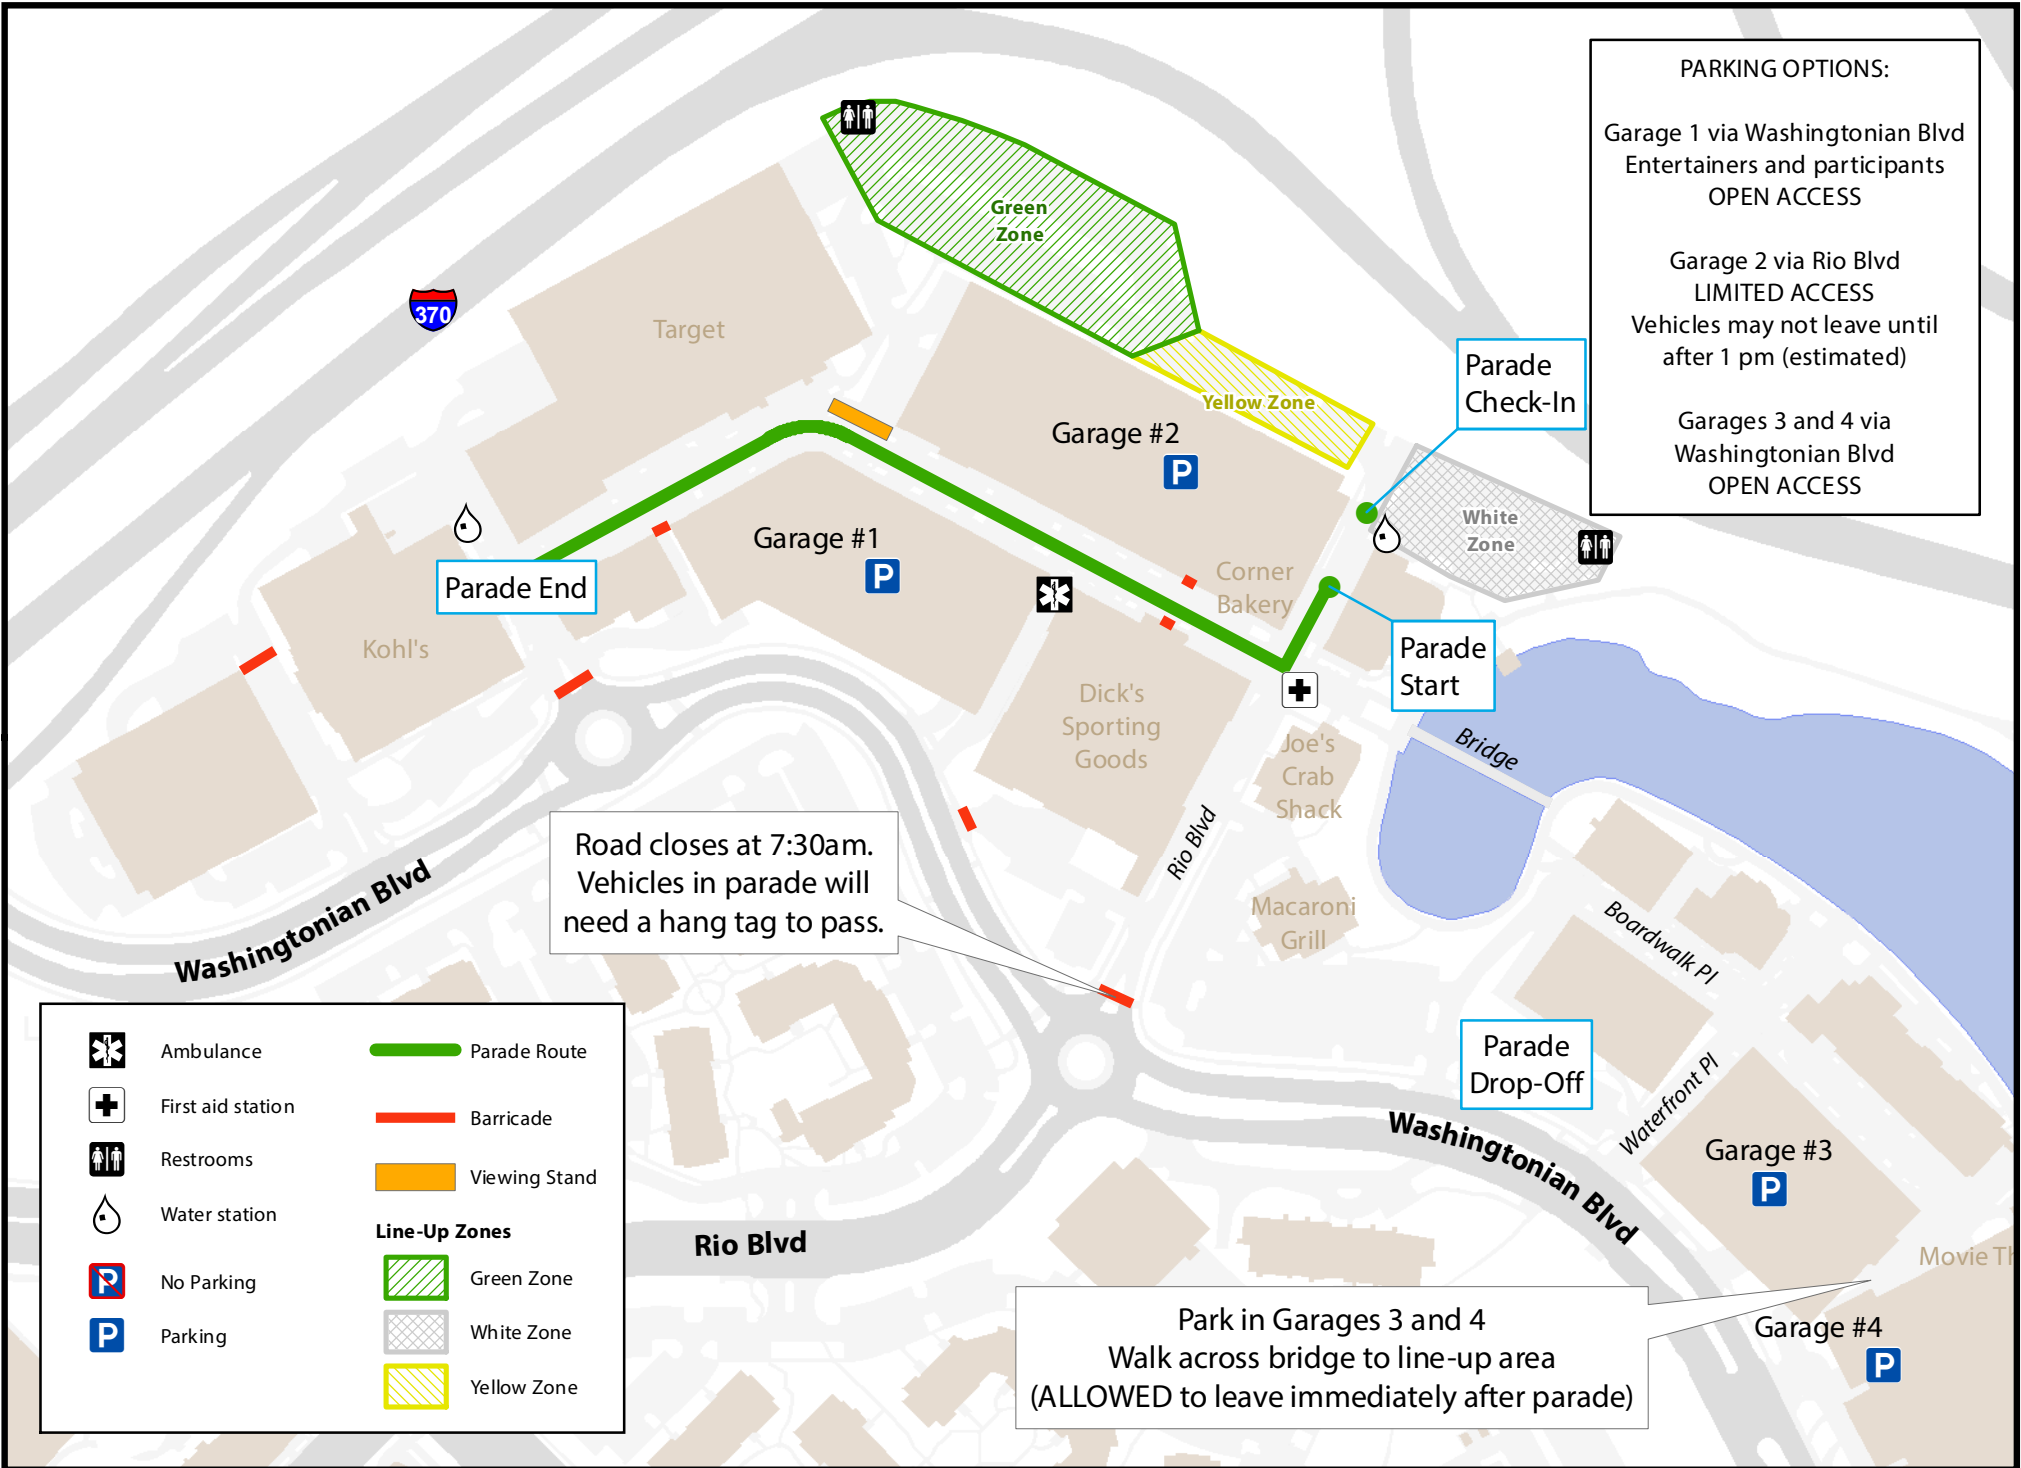

St. Patrick's Day Parade 2017 - Participants Map

The City of Gaithersburg makes no warranty, express or implied, for the completeness and accuracy of the information depicted on this map. All rights reserved. 2/8/2017 • jmccubbin

PARKING OPTIONS:

Garage 1 via Washingtonian Blvd
Entertainers and participants
OPEN ACCESS

Garage 2 via Rio Blvd
LIMITED ACCESS
Vehicles may not leave until
after 1 pm (estimated)

Garages 3 and 4 via
Washingtonian Blvd
OPEN ACCESS

- | | | | |
|--|-------------------|----------------------|---------------|
| | Ambulance | | Parade Route |
| | First aid station | | Barricade |
| | Restrooms | | Viewing Stand |
| | Water station | Line-Up Zones | |
| | No Parking | | Green Zone |
| | Parking | | White Zone |
| | | | Yellow Zone |

Park in Garages 3 and 4
Walk across bridge to line-up area
(ALLOWED to leave immediately after parade)