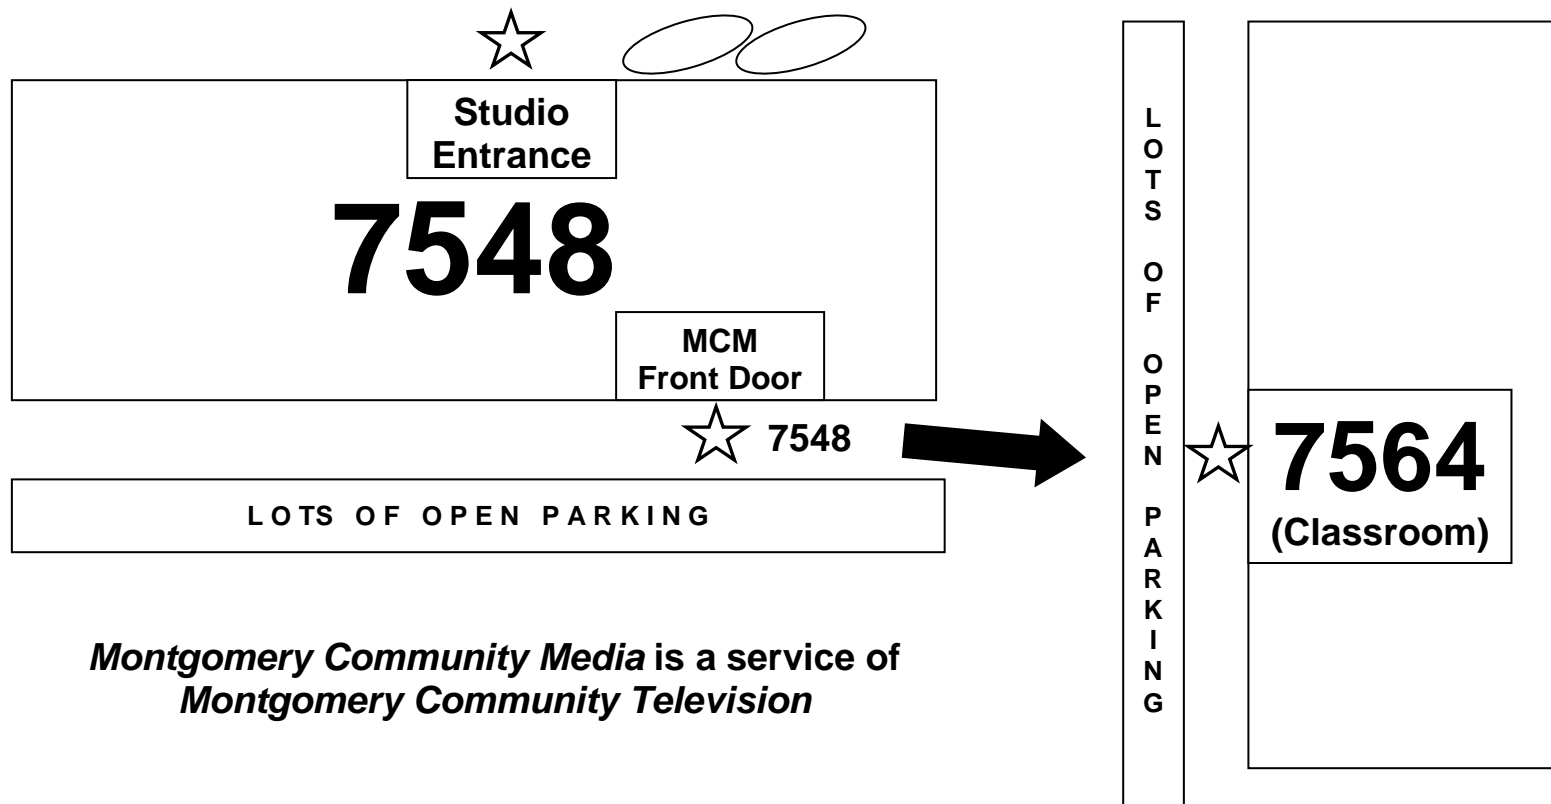

## MCM Classroom Bldg 7564 (Suite 101 door)

*Montgomery Community Media is a service of  
Montgomery Community Television*